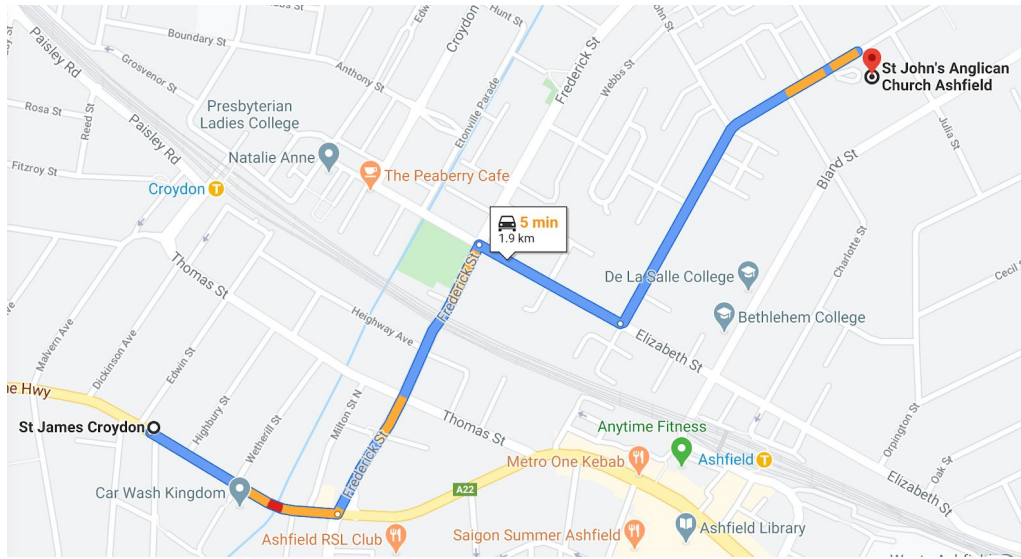

4pm Service Drop Off and Pick Up Handbook

We appreciate your flexibility with our return to physical gatherings at church. As excited as we all are to all be in the same room together, that's simply not a possibility at this stage. For capacity reasons, our kids and youth programs on Sundays will take place at St John's Church in Ashfield, rather than on-site at St James, and will only run in parallel with the new 4pm service.

Where?!

St John's is just a few minutes' drive away from St James.

The best street to access it from is Alt St in Ashfield, as there is a church carpark accessible from that side, as shown:

Drop Off: Any time from 3:30pm

- Enter the carpark through the entrance at the intersection of Alt St and Church St.
- Drive around the loop to the ministry centre (the cool new building connected to the church building).
- Quickly drop off your child(ren) and send them up to the registration desk at the entryway.
- Continue around the loop to exit the site. The entry/exit to the carpark is narrow, so before exiting, be careful to check if any cars on the street are attempting to enter the carpark, and give way if so.

Pick Up: From 5:00 to 5:15pm

- Enter the carpark through the entrance at the intersection of Alt St and Church St.
- Drive around the loop to the ministry centre
- Stay in your car and wait for a leader to approach you.
- Tell the leader who you're picking up, and they will be brought to the car.
- As before, continue around the loop to exit the site, giving way to anyone trying to enter the carpark.